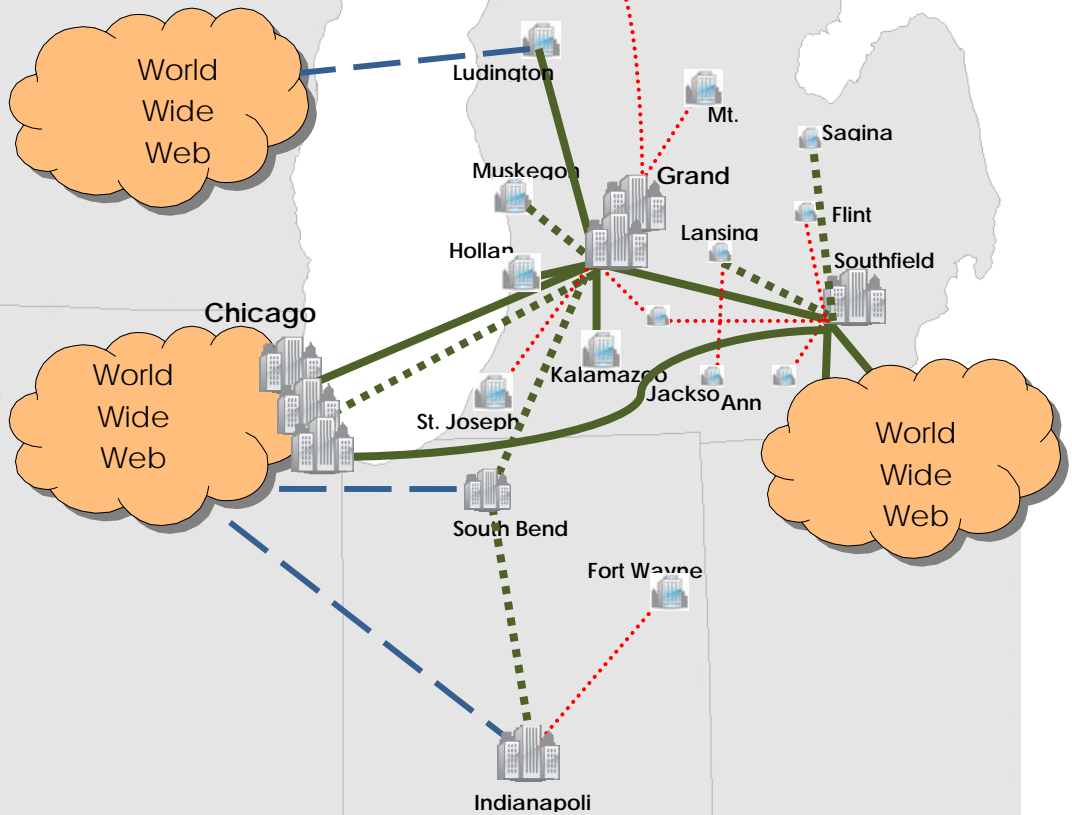

T-ONE.NET

Gigabit Ethernet	
Fast Ethernet (100 Mb)	
Multiple T3	
Multiple T1	

T-One Internet Services
139 South Main Street
Scottville, MI 49454

231.757.8663
877.266.8663
www.t-one.net